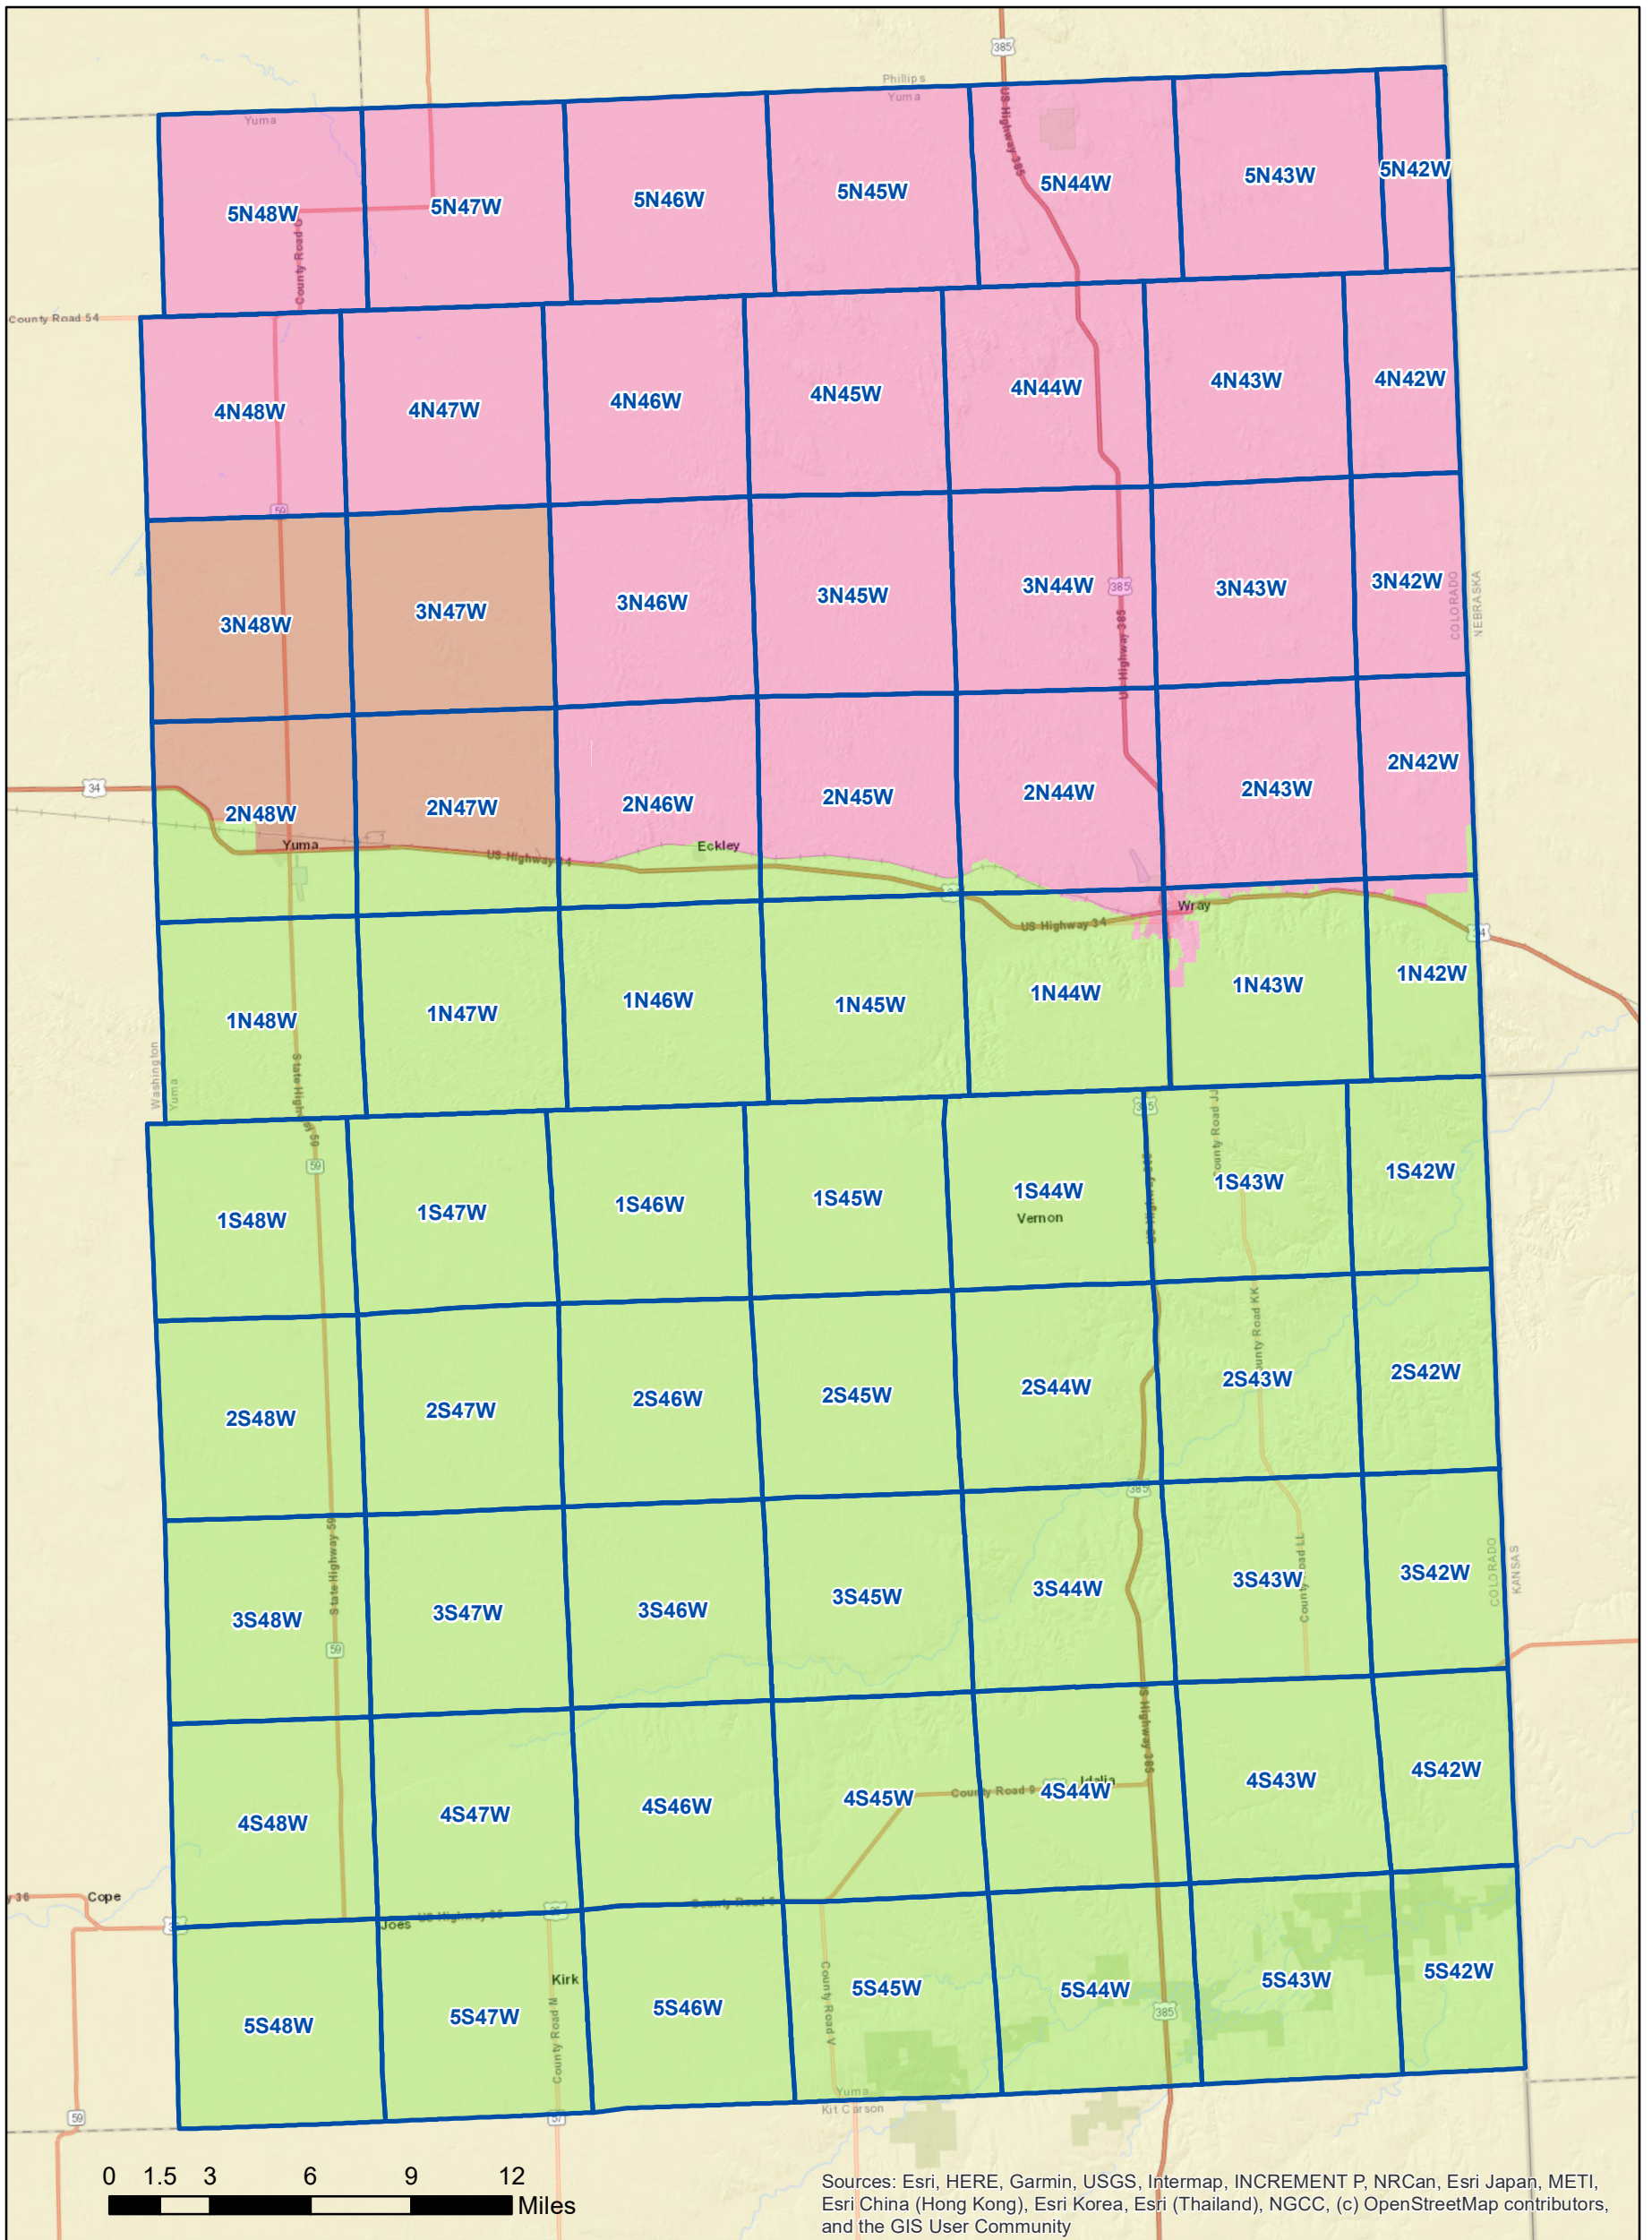

Yuma County, Colorado: Election Districts

Election Precincts

- District 1
- District 2
- District 3